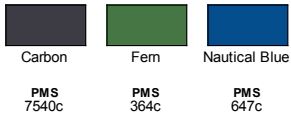

PRODUCT DETAILS

NORTH END

78677

Ash City - North End Ladies' Refresh UTK cool?logik™ Coffee Performance Mélange Jersey Polo

MSRP (A): $59.98

Features

- self-fabric collar with collar stand
- jersey mesh contrast side panels and lower sleeves
- contrast piping at back seams
- reflective cool.logik™ logo on lower left front side panel
- heat seal label

Fabric

- UTK cool.logik™ & antimicrobial coffee deodorizing performance
- 100% polyester mélange jersey, 3.8 oz./yd2/130 gsm
- INSERTS: 100% polyester jersey mesh, 4.7 oz./yd2/160 gsm

Sizes

- XS - 2XL

Product Specifications

	XS	S	M	L	XL	2XL
BODY WIDTH	17.25	18.25	19.25	20.75	22.25	23.75
FULL BODY LENGTH	23.5	24.25	25	25.75	26.5	27.25
NECK CIRCUMFERENCE	15.5	16	16.5	17.25	18	18.75
SLEEVE LENGTH	13	13.5	14	14.63	15.25	15.88

Size Chart

	XS	S	M	L	XL	2XL
CHEST	31-32	33-35	36-38	39-42	43-45	46-49

3 Available Colors

BACK VIEW