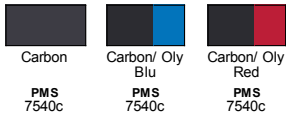

Fabric

- 100% polyester with 100% polyester fleece, 8.3 oz./yd2/280 gsm

Sizes

- XS - 2XL

Product Specifications

	XS	S	M	L	XL	2XL
BODY WIDTH	18	19	20	21.5	23	24.5
FULL BODY LENGTH	23.38	23.88	24.5	25.13	25.75	26.38
SLEEVE LENGTH	31	31.5	32.5	33.5	34.5	35.13

Size Chart

	XS	S	M	L	XL	2XL
CHEST	31-32	33-35	36-38	39-42	43-45	46-49

3 Available Colors

BACK VIEW

SIDE VIEW