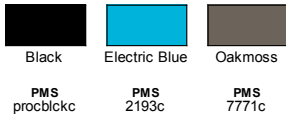

PRODUCT DETAILS

NORTH END.

78803

Ash City - North End Ladies' Exhilarate Coffee Charcoal Performance Polo with Back Pocket

MSRP (A): \$55.98

Features

- coffee charcoal deodorizing performance
- heat seal label
- y-neck with self-fabric collar
- back right side pocket with invisible zipper

Fabric

- UV protection performance
- 100% polyester jacquard back interlock, 4.3 oz./yd²/145 gsm
- Moisture wicking, antimicrobial, coffee deodorizing

Sizes

- XS - 3XL

Product Specifications

	XS	S	M	L	XL	2XL	3XL
BODY WIDTH	17.25	18.25	19.25	20.75	22.25	23.75	25.25
FULL BODY LENGTH	23	23.75	24.5	25.25	26	26.75	26.75
SLEEVE LENGTH	13	13.5	14	14.63	15.25	15.88	16.5

Size Chart

	XS	S	M	L	XL	2XL	3XL
CHEST	31-32	33-35	36-38	39-42	43-45	46-49	50-53

3 Available Colors

BACK VIEW

SIDE VIEW