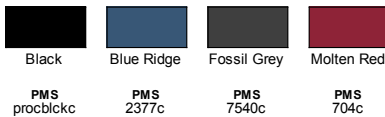

PRODUCT DETAILS

NORTH END

88156 prime

Ash City - North End Men's Compass Colorblock Three-Layer Fleece Bonded Soft Shell Jacket

MSRP (A): \$114.98

Features

- UTK 1 temperature range:
- 42°F to 11°F / 6°C to -12°C
- contrast fleece-lined collar
- fleece chin guard
- front and shoulder yokes
- articulated sleeve seams maximize movement
- adjustable cuffs with tabs
- reverse coil zippered pockets on front, chest and left sleeve
- audio port access through left lower pocket
- thermal retention shockcord at hem

Fabric

- 3-layer performance stretch soft shell
- 96% polyester 4% spandex
- Bonded with 100% polyester anti-pill fleece

Sizes

- S - 5XL

Product Specifications

	S	M	L	XL	2XL	3XL	4XL	5XL
BODY WIDTH	22	23.5	25	27	29	31	33	35
FULL BODY LENGTH	27.25	28.38	29	29.63	30.25	30.88	31.5	32.13
SLEEVE LENGTH	34.5	35.5	36.5	37.5	38.5	39.5	40.25	41

Size Chart

	S	M	L	XL	2XL	3XL	4XL	5XL
CHEST	35-38	39-41	42-45	46-49	50-52	53-56	57-60	61-64

4 Available Colors

BACK VIEW

SIDE VIEW