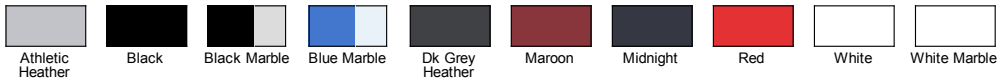

PRODUCT DETAILS

BELLA+CANVAS
LOS ANGELES

8850

Bella + Canvas Ladies' Flowy Long-Sleeve Off Shoulder T-Shirt

MSRP (A): $27.26

Features

- 6.2 oz./lin. yd., 65% polyester, 35% viscose; 30 singles
- Athletic Heather - 52/48 poly/viscose; Marbles -91/9 poly/cotton, 3.5 oz.
- easy, drapey fit
- dolman sleeves
- sideseamed
- seam up center back
- rib cuffs and waistband

Sizes

- XS - 2XL

Product Specifications

	XS	S	M	L	XL	2XL
BODY LENGTH	19	19.38	197	20.25	20.75	21.25
BODY WIDTH	24.25	25.5	26.5	27.5	28.5	29.5
FULL BODY LENGTH	19	19.38	19.75	20.25	20.75	21.25
SLEEVE LENGTH	-	23.75	24.25	24.75	25.25	25.75

10 Available Colors