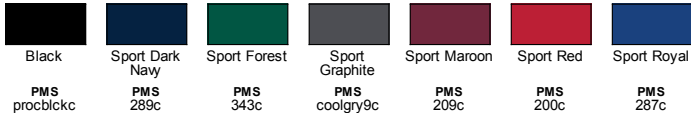

Fabric

- 3.7 oz., 100% polyester fully seam-sealed, two-layer waterproof and breathable shell
- 3.2 oz. Dyed-to-match 100% polyester micro-mesh lining throughout
- 6,000 mm waterproof rating and 6,000 g breathability

Sizes

- XS - 3XL

Product Specifications

| | XS | S | M | L | XL | 2XL | 3XL |
|------------------|-------|-------|-------|-------|-------|-------|-------|
| BODY LENGTH | 25 | 26 | 27 | 28 | 29 | 30 | 31 |
| BODY WIDTH | 19.25 | 20.25 | 21.25 | 22.25 | 24.25 | 26.25 | 28.25 |
| FULL BODY LENGTH | 29 | 30 | 31 | 32 | 33 | 34 | 35 |
| SLEEVE LENGTH | 31 | 31.75 | 32.5 | 33.25 | 34.75 | 36.25 | 37.75 |

Size Chart

| | XS | S | M | L | XL | 2XL | 3XL |
|-------|-------|-------|-------|-------|-------|-------|-------|
| CHEST | 31-32 | 33-35 | 36-38 | 39-42 | 43-45 | 46-49 | 50-53 |

7 Available Colors

BACK VIEW