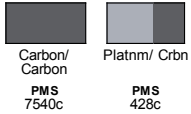

PRODUCT DETAILS

NORTH END

88809

Ash City - North End Men's Quantum Interactive Hybrid Insulated Jacket

MSRP (A): $119.98

Features

- Inside storm placket with fleece chin guard
- Center front vislon zipper with autolock slider
- Inside security pocket with audio port
- Thermal retention shockcord at hem
- Inner jacket; interactive with style 88808
- UTK 2 when combined with 88808

Fabric

- Body: 2.06 oz/yd2 / 70 gsm, 100% pongee with water resistant finish
- Contrast: 8.26 oz/yd2 / 280 gsm, 100% polyester jersey bonded with polyester jacquard fleece
- Lining: 100% polyester taffeta with 80 gsm polyester thermal-fill insulation

Sizes

- S - 3XL

Product Specifications

	S	M	L	XL	2XL	3XL
BODY WIDTH	21	22.5	24	26	28	30
FULL BODY LENGTH	27.25	28.375	29	29.625	30.25	30.875
NECK CIRCUMFERENCE	18	18.75	19.5	20.5	21.5	22.25
SLEEVE LENGTH	34.5	35.5	36.5	37.5	38.5	39.5

Size Chart

	S	M	L	XL	2XL	3XL
CHEST	35-38	39-41	42-45	46-49	50-52	53-56

2 Available Colors

BACK VIEW