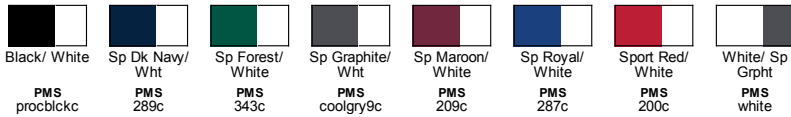

#### Fabric

- 7.7 oz., 100% polyester interlock double knit
- peached finish on interior for added comfort

#### Sizes

- XS - 3XL

#### 8 Available Colors

BACK VIEW

SIDE VIEW