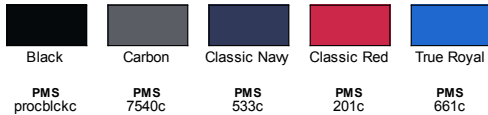

Fabric

- body: 1.2 oz. / 39 gsm 100% polyester with water resistant finish
- lining: 100% polyester
- insulation: 80 gsm thermal poly fil

Sizes

- XS - 3XL

Product Specifications

	XS	S	M	L	XL	2XL	3XL
BODY LENGTH	23.875	24.375	25	25.625	26.25	26.875	27.5
BODY WIDTH	19	20	21	22.5	24	25.5	27
NECK CIRCUMFERENCE	18	18.5	19	19.75	20.5	21.25	22

Size Chart

	XS	S	M	L	XL	2XL	3XL
CHEST	31-32	33-35	36-38	39-42	43-45	46-49	50-53

5 Available Colors

BACK VIEW

SIDE VIEW